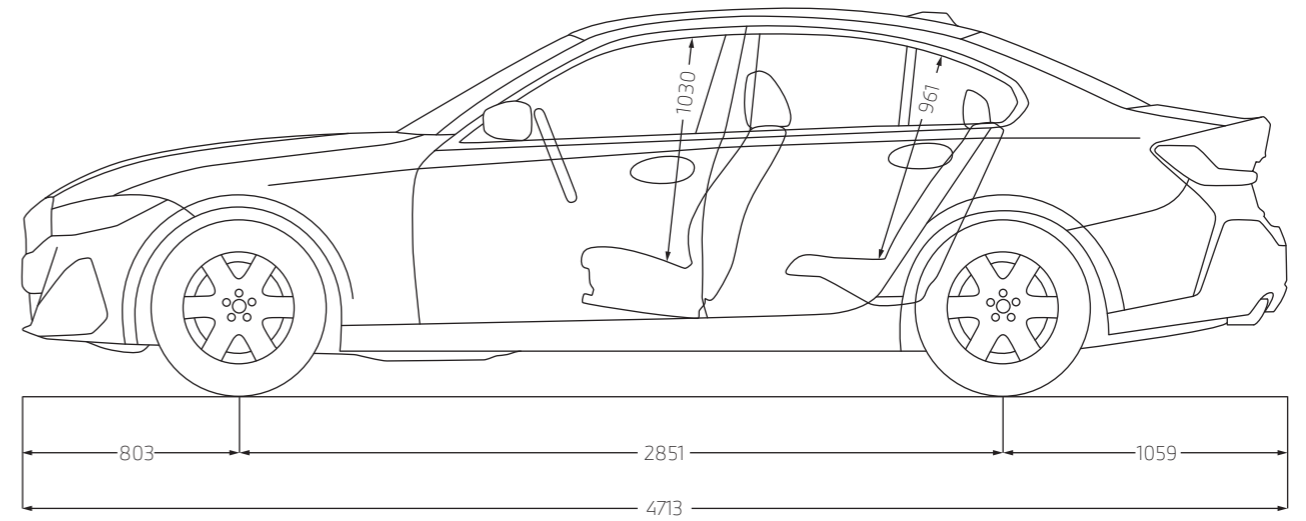

All dimensions are in millimetres.
Luggage compartment capacity: **480 litres**