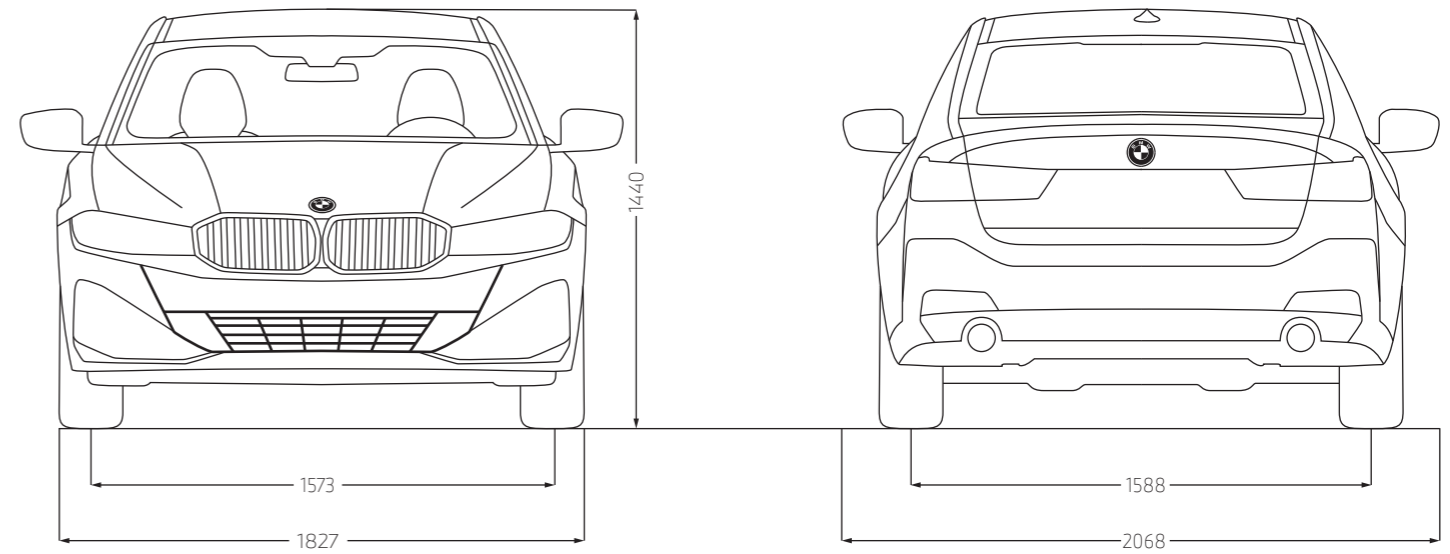

All dimensions are in millimetres.
Luggage compartment capacity: **480 litres**