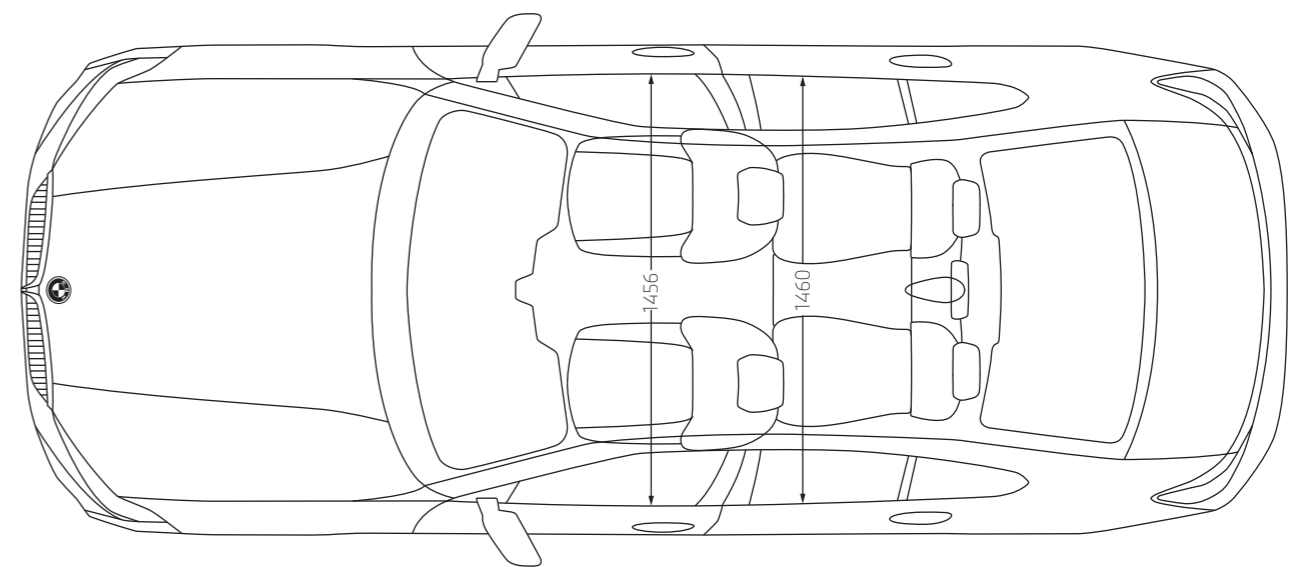

All dimensions are in millimetres.
Luggage compartment capacity: **480 litres**