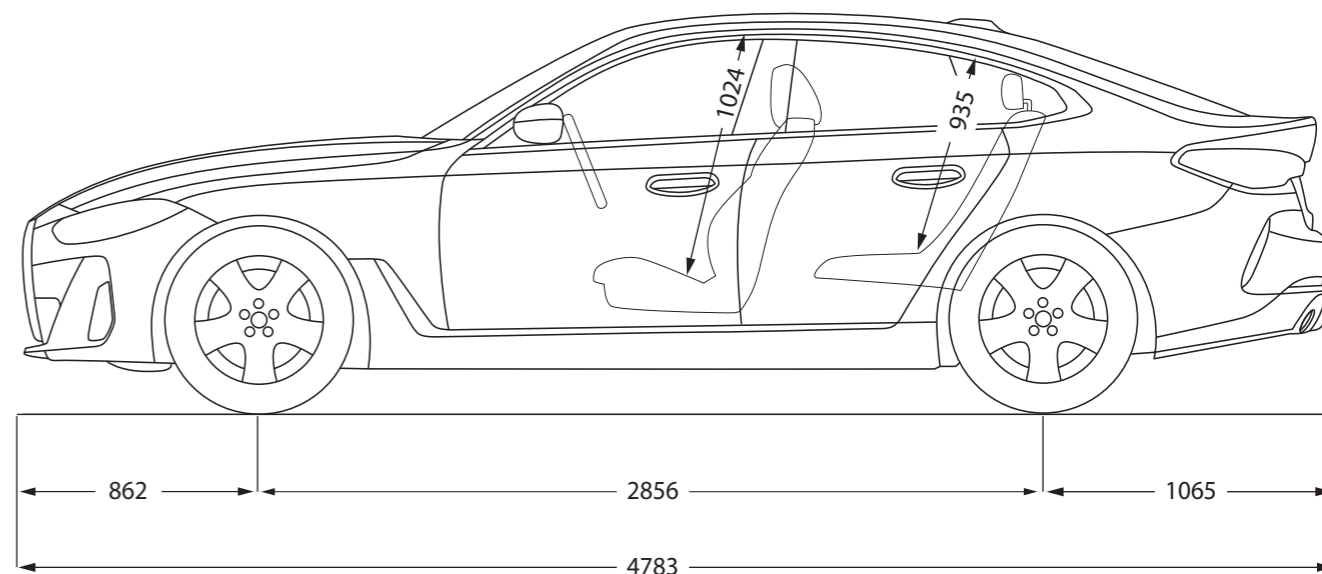

T H E

4

D I M E N S I O N S

T H E

4

GRAN COUPÉ

D I M E N S I O N S

All dimensions are in millimetres.
Luggage compartment capacity: 470-1290 litres.