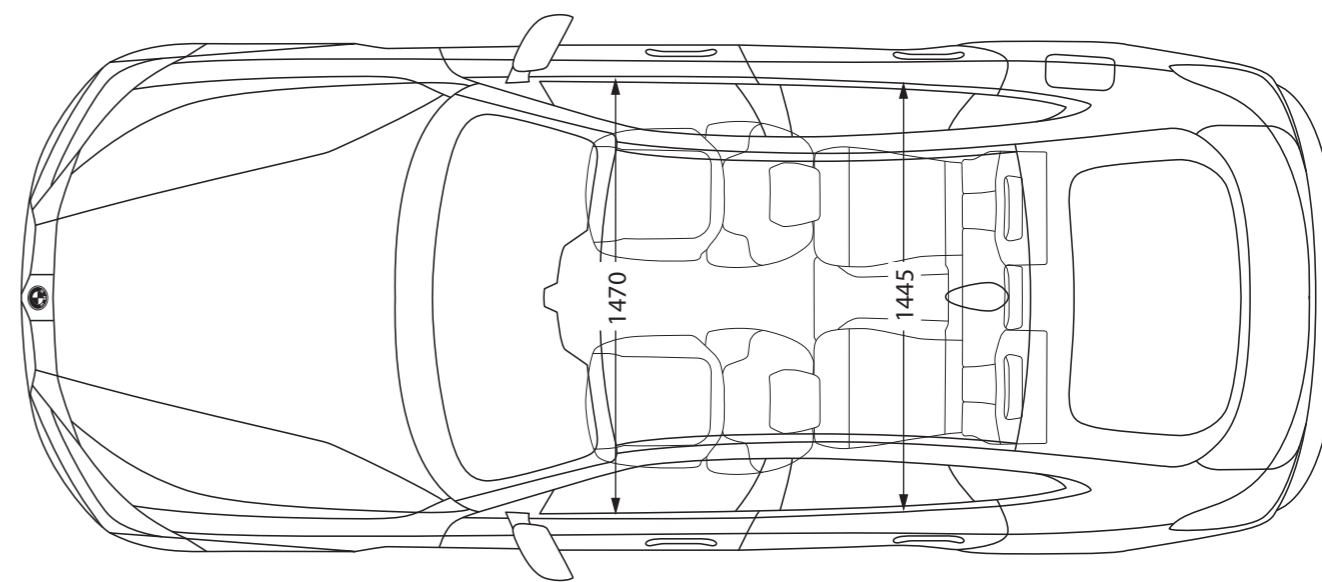

T H E

4

D I M E N S I O N S

T H E

4

GRAN COUPÉ

D I M E N S I O N S

All dimensions are in millimetres.
Luggage compartment capacity: 470-1290 litres.