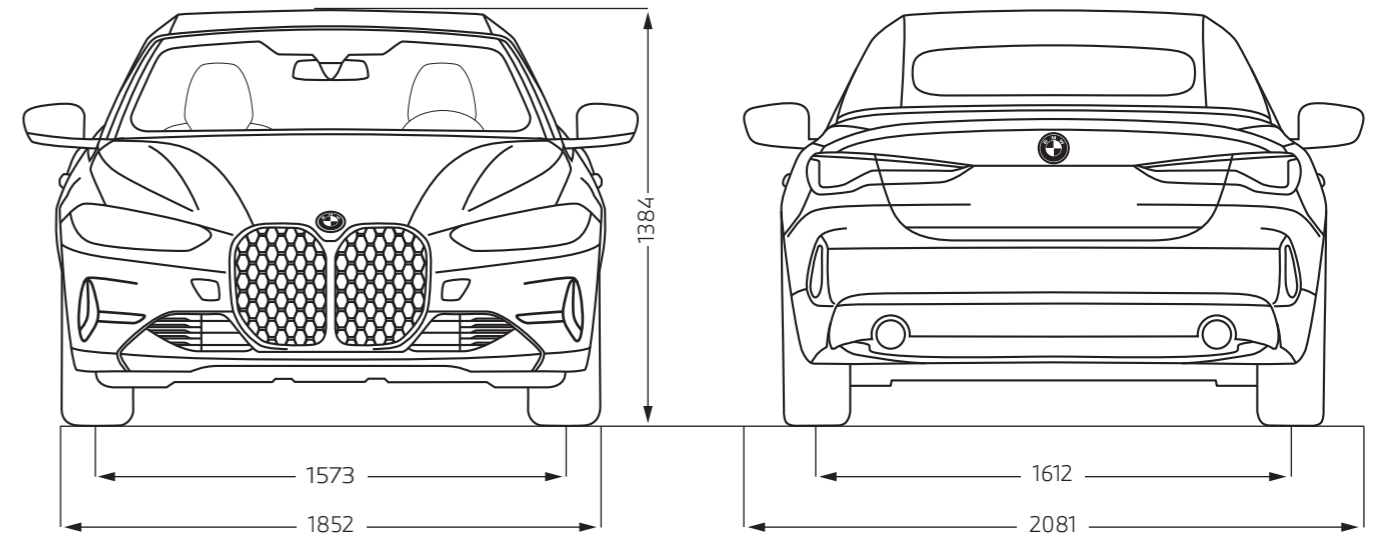

All dimensions are in millimetres.
Luggage compartment capacity: **300-385 litres.**