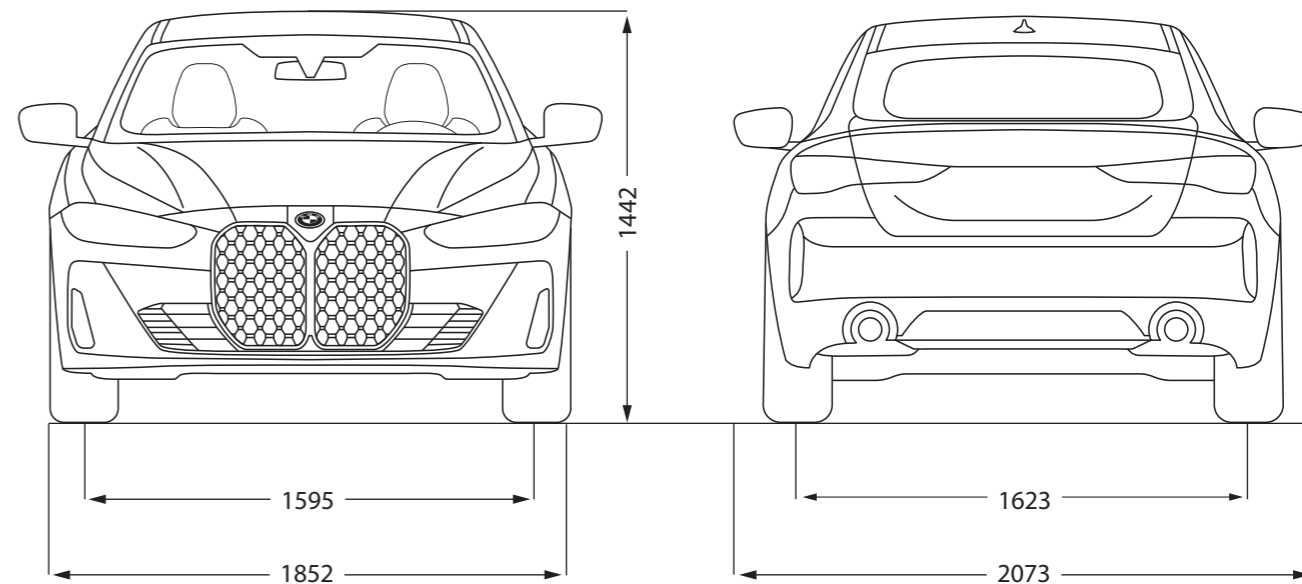

T H E

4

D I M E N S I O N S

T H E

4

GRAN COUPÉ

D I M E N S I O N S

All dimensions are in millimetres.
Luggage compartment capacity: 470-1290 litres.