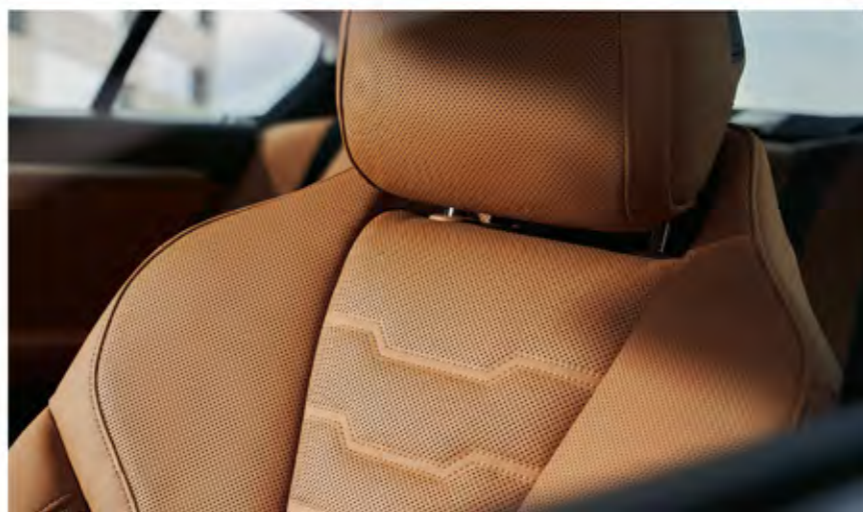

THE
8 GRAN
COUPÉ

SPACE FOR
EXCLUSIVITY.

The standard panoramic glass sunroof provides a superb view and extends the generous feeling of space of the luxurious four-door model upwards. Premium materials perfect the exquisite interior.