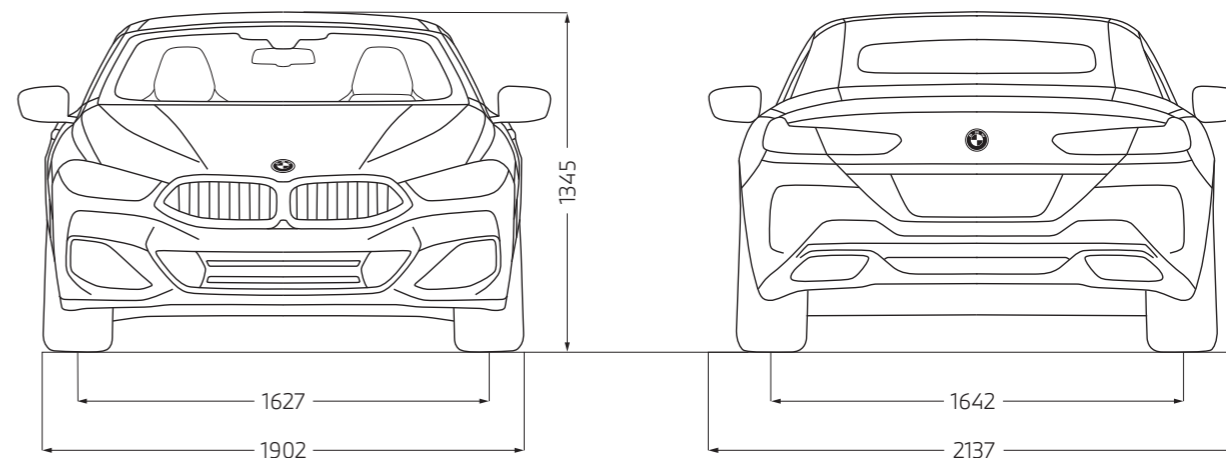

All dimensions are in millimetres.
Luggage compartment capacity: **280 litres for the Convertible**