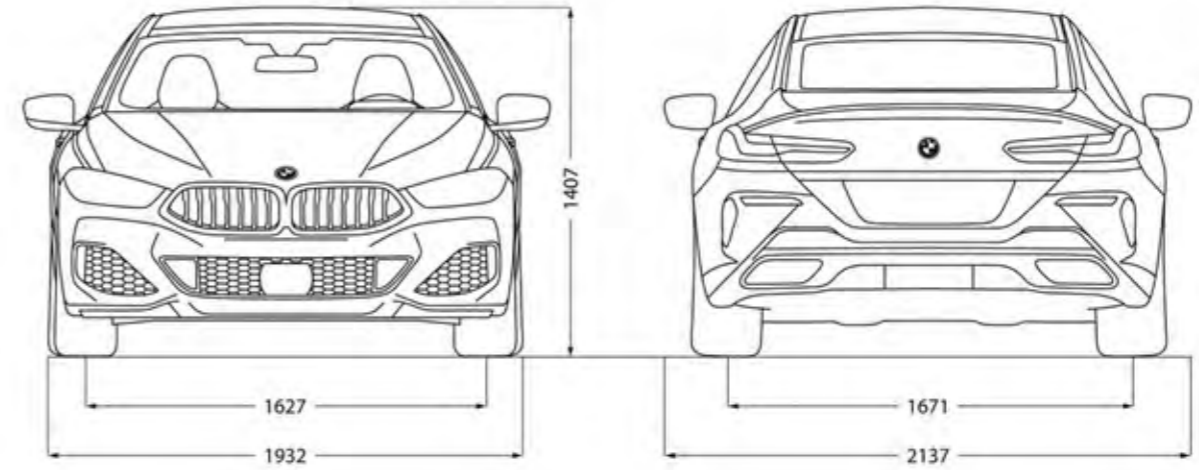

All dimensions are in millimetres.
Luggage compartment capacity: **440 litres for the Gran Coupé**