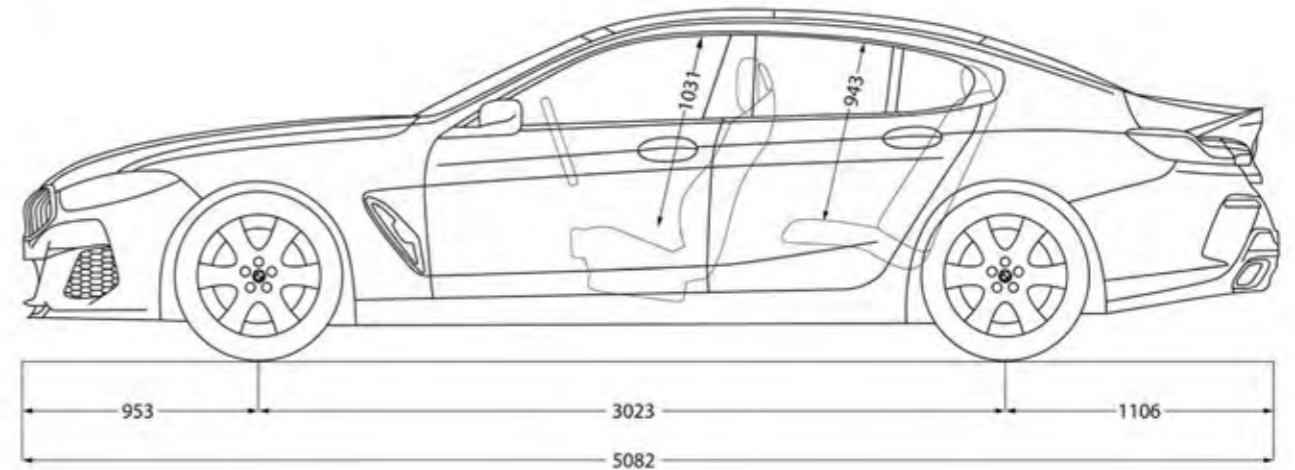

All dimensions are in millimetres.
Luggage compartment capacity: **440 litres for the Gran Coupé**