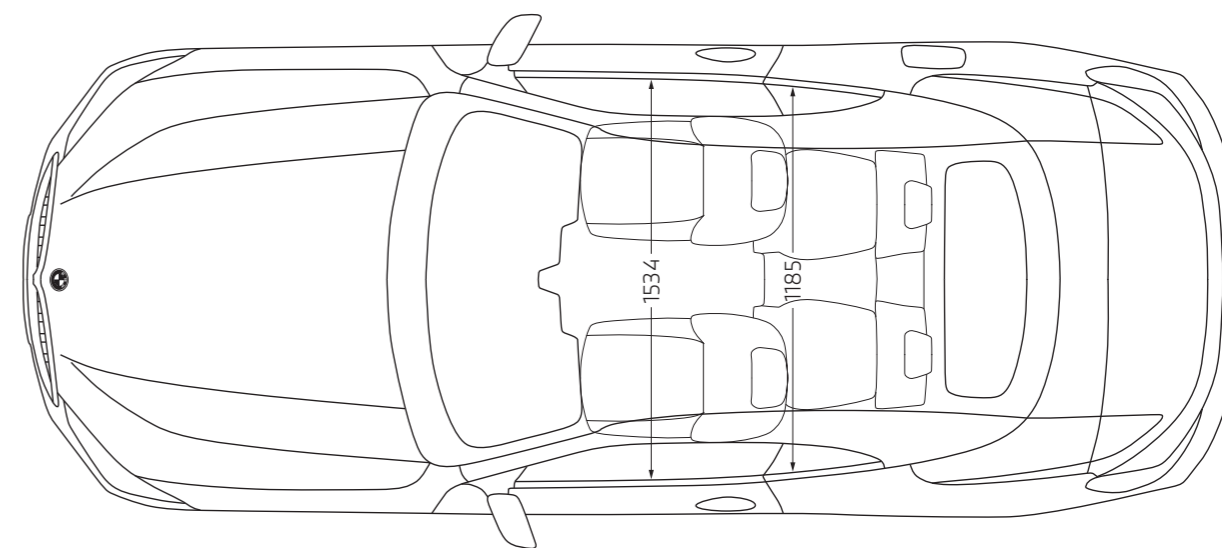

All dimensions are in millimetres.
Luggage compartment capacity: **280 litres for the Convertible**