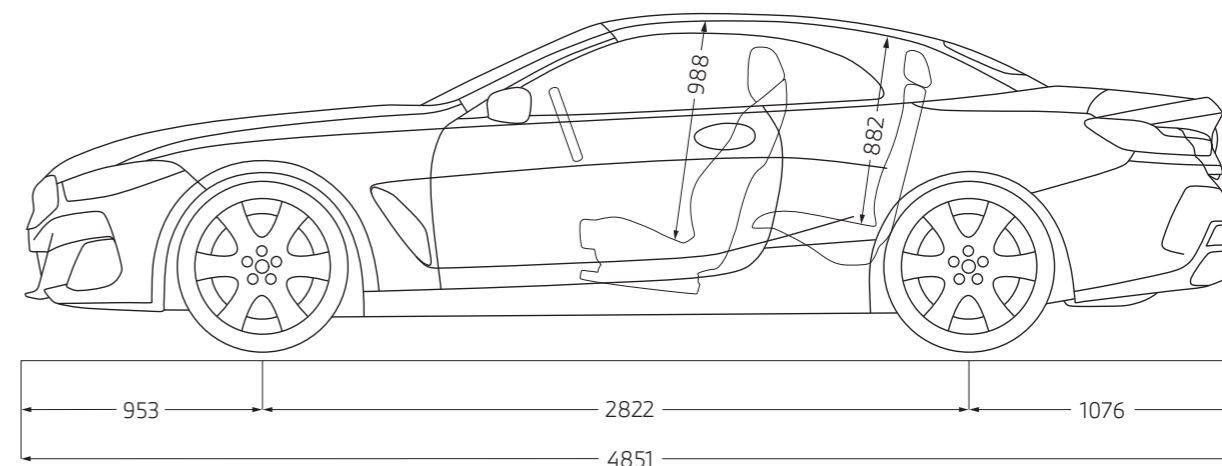

All dimensions are in millimetres.
Luggage compartment capacity: **280 litres for the Convertible**